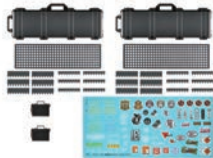

LD039 ¥4,180 (税込)

DESK WORK TOOLS (A)

LD040 ¥3,520 (税込)

SILENT NINE

LD041 ¥3,080 (税込)

MILITARY HARD CASE (C)

LD047 ¥2,970 (税込)

ARMED UGV (2)" .50 CAL CARRIER"